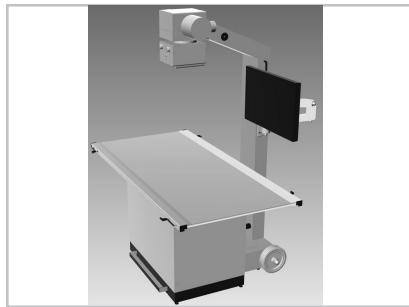

Technical Specifications

Generator	32kW / max. 400mA
Voltage range	40 - 150kV
Tube	Focal spots 1,0 / 2,0 mm
Exposure time range	1 ms - 10000 ms
Programs	352 pre-programmed
Combi server	1 TB
Monitor	X-HW More Multitouch
Table top	160 cm x 81 cm, floating Longitudinal ±30 cm (11,8") Transversal ±10 cm (3,9 ")
Mains connection	230 V - 50 / 60 Hz 1-phase (wall plug)
Detector	X-DR XL wired, 43 cm x 43 cm (17" x 17"), CsI
X-AQS PACS Vet	X-AQS PACS Vet X-AQS Module Archiving on CD/DVD X-AQS Module Data Compression contains for Client X-AQS Module Patient CD/DVD X-AQS Module Import Bitmap Images X-AQS Module Import DICOM Images X-AQS Module Import AQS Images X-AQS Module Image Export X-AQS Module Mail Export
X-AQS Client	1 workstation (expandable up to 4 workstations) X-AQS Viewer X-AQS Diagnosis License per Client, floating license for X-AQS Software