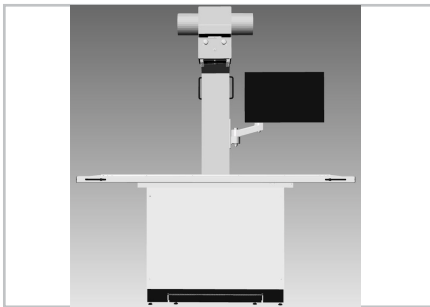

Technical Specifications

Generator	32kW / max. 400mA
Voltage range	40 - 150kV
Tube	Focal spots 1,0 / 2,0 mm
Exposure time range	1 ms - 10000 ms
Programs	352 pre-programmed
Combi server	1 TB
Monitor	X-HW More Multitouch
Table top	160 cm x 81 cm, floating Longitudinal ±30 cm (11,8") Transversal ±10 cm (3,9 ")
Mains connection	230 V - 50 / 60 Hz 1-phase (wall plug)
Detector	X-DR XL wired, 43 cm x 43 cm (17" x 17"), CsI
X-AQS PACS Vet	X-AQS PACS Vet X-AQS Module Archiving on CD/DVD X-AQS Module Data Compression contains for Client X-AQS Module Patient CD/DVD X-AQS Module Import Bitmap Images X-AQS Module Import DICOM Images X-AQS Module Import AQS Images X-AQS Module Image Export X-AQS Module Mail Export
X-AQS Client	1 workstation (expandable up to 4 workstations) X-AQS Viewer X-AQS Diagnosis License per Client, floating license for X-AQS Software